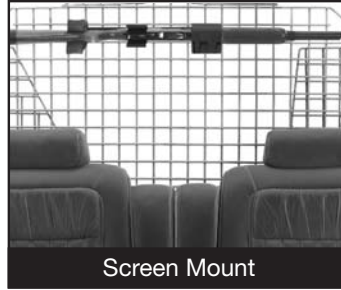

TUFLOC®

For a Tough World

2019 Retail Price List

LAW ENFORCEMENT / MILITARY / RESIDENTIAL / FLEET

VEHICLE RACKS

Roll Bar Mount

Screen Mount

Overhead Mount
(for vehicles with no partition)

Trunk Mount
(can be mounted in multiple positions within trunk)

Vertical Mount

Dual Vertical Mount

Floor Mount

Muzzle Down Mount

MOUNTING POSITION

Gun Type	Overhead (Roll Bar)	Screen Mount	Overhead (No Partition)	Vertical Rack	Dual Vertical	Floor Mount	Muzzle Down	Trunk Mount
Benelli M1 Super 90, Nova	160AL	160BL	160CL	160DL	Identify your guns in the Vertical Rack column to the left. Separate the 2 part numbers w/a hyphen. Example: Rem. 870 & AR15 = DS-108DL	160EL	160FL	160GL
Colt AR15	108AL	108BL	108CL	108DL		108EL	108FL	108GL
Colt M16-M4 SMG	604AS	604BS	604CS	604DS		604ES	604FS	604GS
Colt M16-M4 with accessories	608AS	608BS		608DS		608ES	608FS	608GS
Marlin Camp 9	121AL	121BL	121CL	121DL		121EL	121FL	121GL
Mossberg 500/590	104AL	104BL	104CL	104DL		104EL	104FL	104GL
Remington 870	AS	BS	CS	DS		ES	FS	GS
Remington 870 Express	AL	BL	CL	DL		EL	FL	GL
Remington 1187	103AL	103BL	103CL	103DL		103EL	103FL	103GL
Ruger Carbine Mini 14	145AS	145BS	145CS	145DS		145ES	145FS	145GS