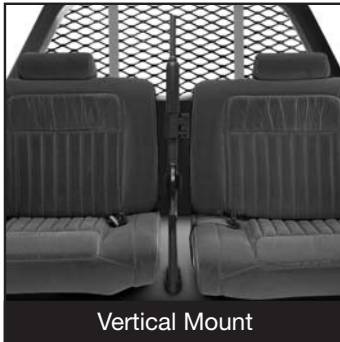

Trunk Mount
(can be mounted in multiple positions within trunk)

Vertical Mount

Dual Vertical Mount

Floor Mount

Muzzle Down Mount

MOUNTING POSITION

Gun Type	Overhead (Roll Bar)	Screen Mount	Overhead (No Partition)	Vertical Rack	Dual Vertical	Floor Mount	Muzzle Down	Trunk Mount
Benelli M1 Super 90, Nova	160AL	160BL	160CL	160DL	Identify your guns in the Vertical Rack column to the left. Separate the 2 part numbers w/a hyphen. Example: Rem. 870 & AR15 = DS-108DL	160EL	160FL	160GL
Colt AR15	108AL	108BL	108CL	108DL		108EL	108FL	108GL
Colt M16-M4 SMG	604AS	604BS	604CS	604DS		604ES	604FS	604GS
Colt M16-M4 with accessories	608AS	608BS		608DS		608ES	608FS	608GS
Marlin Camp 9	121AL	121BL	121CL	121DL		121EL	121FL	121GL
Mossberg 500/590	104AL	104BL	104CL	104DL		104EL	104FL	104GL
Remington 870	AS	BS	CS	DS		ES	FS	GS
Remington 870 Express	AL	BL	CL	DL		EL	FL	GL
Remington 1187	103AL	103BL	103CL	103DL		103EL	103FL	103GL
Ruger Carbine Mini 14	145AS	145BS	145CS	145DS		145ES	145FS	145GS