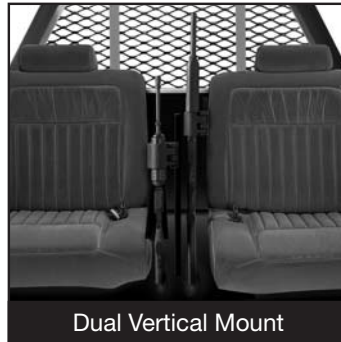

Trunk Mount
(can be mounted in multiple positions within trunk)

Vertical Mount

Dual Vertical Mount

Floor Mount

Muzzle Down Mount

MOUNTING POSITION

Gun Type	Overhead (Roll Bar)	Screen Mount	Overhead (No Partition)	Vertical Rack	Dual Vertical	Floor Mount	Muzzle Down	Trunk Mount
Benelli M1 Super 90, Nova	160AL	160BL	160CL	160DL	Identify your guns in the Vertical Rack column to the left. Separate the 2 part numbers w/a hyphen. Example: Rem. 870 & AR15 = DS-108DL	160EL	160FL	160GL
Colt AR15	108AL	108BL	108CL	108DL		108EL	108FL	108GL
Colt M16-M4 SMG	604AS	604BS	604CS	604DS		604ES	604FS	604GS
Colt M16-M4 with accessories	608AS	608BS		608DS		608ES	608FS	608GS
Marlin Camp 9	121AL	121BL	121CL	121DL		121EL	121FL	121GL
Mossberg 500/590	104AL	104BL	104CL	104DL		104EL	104FL	104GL
Remington 870	AS	BS	CS	DS		ES	FS	GS
Remington 870 Express	AL	BL	CL	DL		EL	FL	GL
Remington 1187	103AL	103BL	103CL	103DL		103EL	103FL	103GL
Ruger Carbine Mini 14	145AS	145BS	145CS	145DS		145ES	145FS	145GS