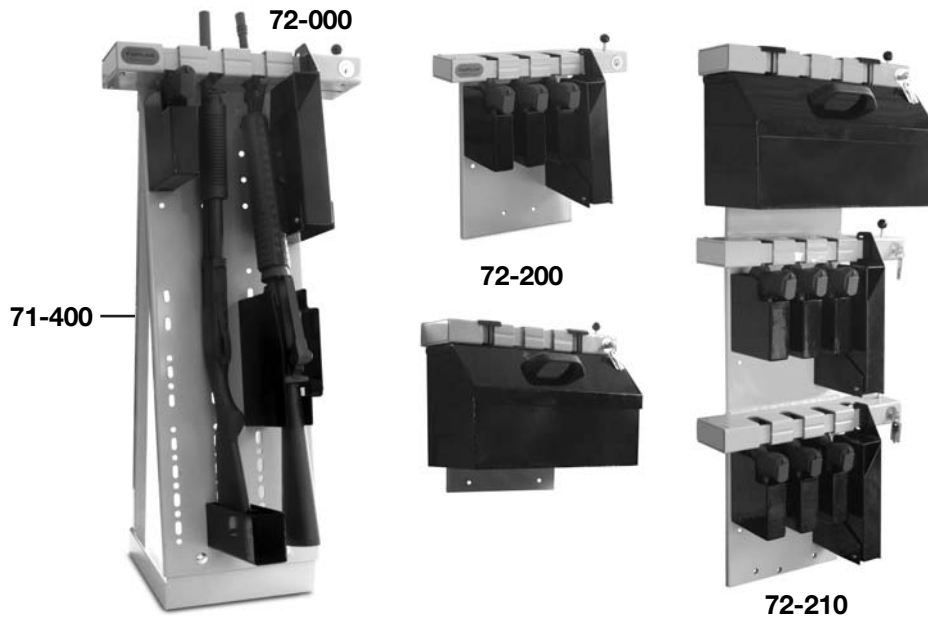

MULTI-GUN STORAGE

Quad Racks Pockets Sold Separately (see below)

Part #	Description	Dimensions (inches)			Ship WT (lbs.)	Price
		Height	Width	Depth		
72-000	Up To 4 Guns (Standard back plate)	37-1/2	18-3/4	4-3/4	30	$299.95
72-100	Up To 4 Guns (Long back plate)	46-1/2	18-3/4	4-3/4	35	309.95
72-200	Up To 4 Handguns	14-1/4	18-3/4	4-3/4	20	279.95
72-210	Up To 12 Handguns	46-1/2	18-3/4	4-3/4	65	749.95
71-400	Standard Stand (used with 72-000)	40	11-3/4	10-3/4	20	129.95
71-410	Long Stand (used with 72-100)	49-1/4	11-3/4	10-3/4	20	139.95